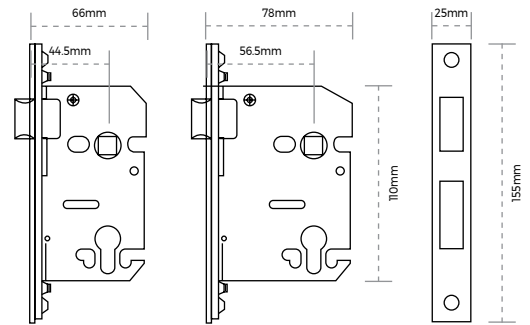

Euro Profile Sashlock

SPÄRKA Euro Profile Sashlock.

SKU	Size	Intumescent	Finish	Package Type	Qty
LL1618.SCP	66mm	No	Satin Chrome	Retail Bag	1
LL1622.SCP	66mm	Yes	Satin Chrome	Retail Bag	1
LL1614.SCP	66mm	No	Satin Chrome	Trade Packed	1
LL1615.SCP	78mm	No	Satin Chrome	Trade Packed	1
LL1619.SCP	78mm	No	Satin Chrome	Retail Bag	1
LL1623.SCP	78mm	Yes	Satin Chrome	Retail Bag	1

TECHNICAL

BS EN 12209:2016

Euro Profile Deadlock

SPÄRKA Euro Profile Deadlock.

SKU	Size	Intumescent	Finish	Package Type	Qty
LL1616.SCP	66mm	No	Satin Chrome	Trade Packed	1
LL1620.SCP	66mm	No	Satin Chrome	Retail Bag	1
LL1624.SCP	66mm	Yes	Satin Chrome	Retail Bag	1
LL1617.SCP	78mm	No	Satin Chrome	Trade Packed	1
LL1621.SCP	78mm	No	Satin Chrome	Retail Bag	1
LL1625.SCP	78mm	Yes	Satin Chrome	Retail Bag	1