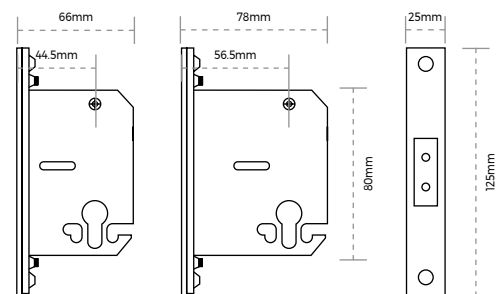

Euro Profile Sashlock

SPÄRKA Euro Profile Sashlock.

SKU	Size	Intumescent	Finish	Package Type	Qty
LL1618.SCP	66mm	No	Satin Chrome	Retail Bag	1
LL1622.SCP	66mm	Yes	Satin Chrome	Retail Bag	1
LL1614.SCP	66mm	No	Satin Chrome	Trade Packed	1
LL1615.SCP	78mm	No	Satin Chrome	Trade Packed	1
LL1619.SCP	78mm	No	Satin Chrome	Retail Bag	1
LL1623.SCP	78mm	Yes	Satin Chrome	Retail Bag	1

TECHNICAL

BS EN 12209:2016

Euro Profile Deadlock

SPÄRKA Euro Profile Deadlock.

SKU	Size	Intumescent	Finish	Package Type	Qty
LL1616.SCP	66mm	No	Satin Chrome	Trade Packed	1
LL1620.SCP	66mm	No	Satin Chrome	Retail Bag	1
LL1624.SCP	66mm	Yes	Satin Chrome	Retail Bag	1
LL1617.SCP	78mm	No	Satin Chrome	Trade Packed	1
LL1621.SCP	78mm	No	Satin Chrome	Retail Bag	1
LL1625.SCP	78mm	Yes	Satin Chrome	Retail Bag	1

TECHNICAL

BS EN 12209:2016